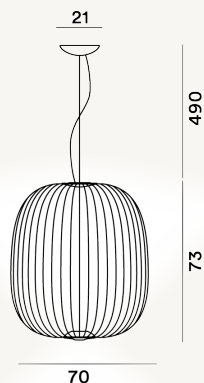

# SPOKES 2 LARGE SUSPENSION LED

## DIMENSIONE

73 x 70 x 70

## PESO

Net kg 5.9